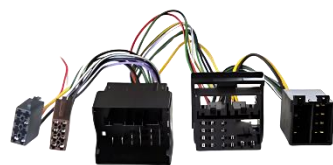

99.1146

AUDI / SEAT / SKODA /
VOLKSWAGEN (16 PINES)